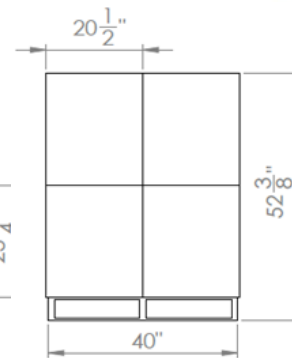

Pack Specifications For Cover

- 1600 Units
- 4 stacks x 40 high per box
- 4 inner stacks x 10 high per box
- 4 boxes per layer x 2 high
- Lid material is HDPE

Pack Specifications For Pail

- 360 Units
- 20 Stacks x 18 High
- Pail Material is HDPE