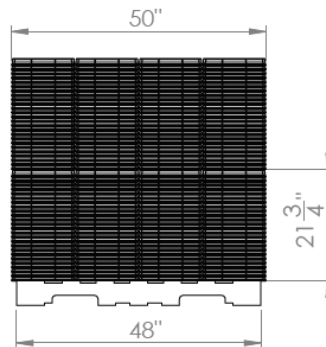

Pack Specifications For Cover

- 600 Units
- 12 stacks x 25 high per layer
- 2 layers per pallet
- Lid material is HDPE

Pack Specifications For Pail

- 156 Units
- 12 Stacks x 13 High
- Pail Material is HDPE