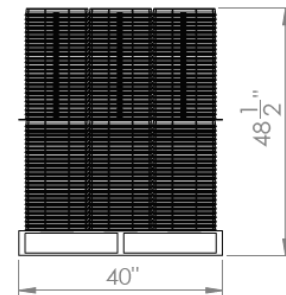

Pack Specifications For Cover

- 600 Units
- 12 stacks x 25 high per layer
- 2 layers per pallet
- Lid material is HDPE

Pack Specifications For Pail

- 120 Units
- 12 Stacks x 10 High
- Pail Material is HDPE