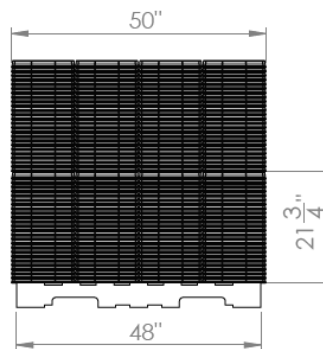

Pack Specifications For Cover

- 600 Units
- 12 stacks x 25 high per layer
- 2 layers per pallet
- Lid material is HDPE

Pack Specifications For Pail

- 120 Units
- 12 Stacks x 10 High
- Pail Material is HDPE