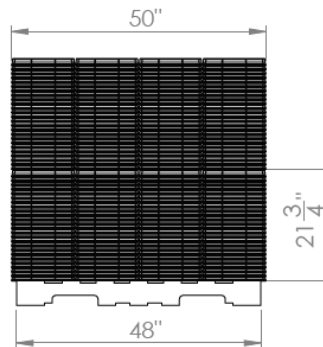

Pack Specifications For Cover

- 600 Units
- 12 stacks x 25 high per layer
- 2 layers per pallet
- Lid material is HDPE

Pack Specifications For Pail

- 120 Units
- 12 Stacks x 10 High
- Pail Material is HDPE