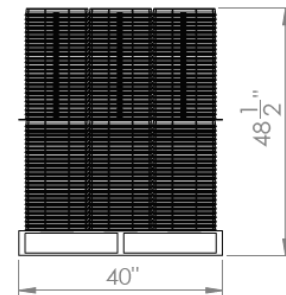

## Pack Specifications For Cover

- 600 Units
- 12 stacks x 25 high per layer
- 2 layers per pallet
- Lid material is HDPE

## Pack Specifications For Pail

- 120 Units
- 12 Stacks x 10 High
- Pail Material is HDPE