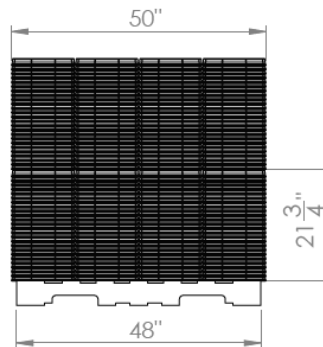

## Pack Specifications For Cover

- 600 Units
- 12 stacks x 25 high per layer
- 2 layers per pallet
- Lid material is HDPE

## Pack Specifications For Pail

- 120 Units
- 12 Stacks x 10 High
- Pail Material is HDPE