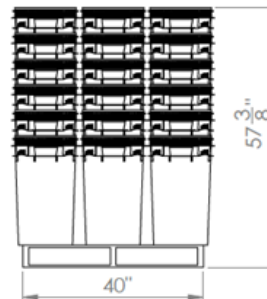

- 54 Units
- 9 Stacks x 6 High
- 2,160 Units per Truckload
- Pail Material is HDPE

45"

45"

48"

57 <sup>3</sup>/<sub>8</sub>"

40"