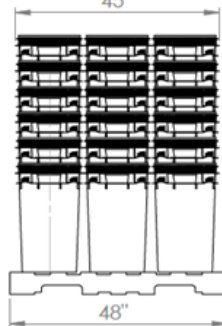

**Pack Specifications For Cover**

- 180 Units
- 9 Stacks x 10 High per Layer
- 2 Layers per pallet
- Lid Material is HDPE

45 <sup>3</sup>/<sub>8</sub>"

48"

38 <sup>1</sup>/<sub>2</sub>"

40"

**Pack Specifications For Pail**

- 54 Units
- 9 Stacks x 6 High
- 2,160 Units per Truckload
- Pail Material is HDPE

45"

45"

48"

57 <sup>3</sup>/<sub>8</sub>"

40"