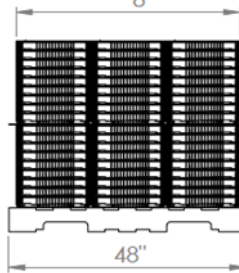

**Pack Specifications For Cover**

- 180 Units
- 9 Stacks x 10 High per Layer
- 2 Layers per pallet
- Lid Material is HDPE

45 <sup>3</sup>/<sub>8</sub>"

48"

38 <sup>1</sup>/<sub>2</sub>"

40"

**Pack Specifications For Pail**

- 54 Units
- 9 Stacks x 6 High
- 2,160 Units per Truckload
- Pail Material is HDPE

45"

45"

48"

57 <sup>3</sup>/<sub>8</sub>"

40"