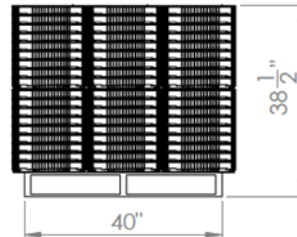

**Pack Specifications For Cover**

- 180 Units
- 9 Stacks x 10 High per Layer
- 2 Layers per pallet
- Lid Material is HDPE

45 <sup>3</sup>/<sub>8</sub>"

48"

38 <sup>1</sup>/<sub>2</sub>"

40"

**Pack Specifications For Pail**

- 54 Units
- 9 Stacks x 6 High
- 2,160 Units per Truckload
- Pail Material is HDPE

45"

45"

48"

57 <sup>3</sup>/<sub>8</sub>"

40"