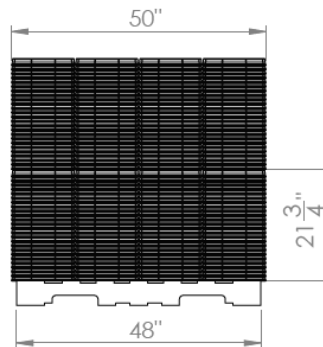

Pack Specifications For Cover

- 600 Units
- 12 stacks x 25 high per layer
- 2 layers per pallet
- Lid material is HDPE

Pack Specifications For Pail

- 156 Units
- 12 Stacks x 13 High
- Pail Material is HDPE