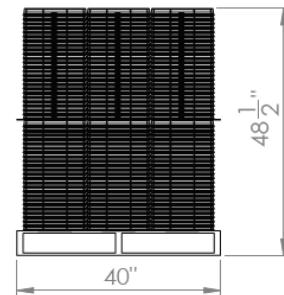

Pack Specifications For Cover

- 600 Units
- 12 stacks x 25 high per layer
- 2 layers per pallet
- Lid material is HDPE

Pack Specifications For Pail

- 156 Units
- 12 Stacks x 13 High
- Pail Material is HDPE